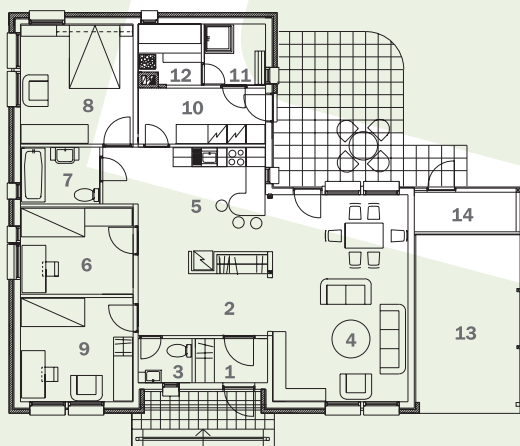

This house suits well both for a city house and a country home. Carefully planned solution offers enough space to satisfy all needs of a family wasting thereby no room.

Total area 135,8 m²
Roof incline 30°
Dimensions 16,30 x 12,00 m

1	Vestibule	3,2 m ²
2	Hall	15,2 m ²
3	WC	2,3 m ²
4	Living room	28,1 m ²
5	Kitchen	10,5 m ²
6	Bedroom	9,8 m ²
7	Bathroom	4,5 m ²
8	Bedroom	13,5 m ²
9	Bedroom	11,7 m ²
10	Household room	7,1 m ²
11	Shower-bath	3,7 m ²
12	Steam-room	3,6 m ²
13	Car shelter	18,5 m ²
14	Technical room	4,1 m ²